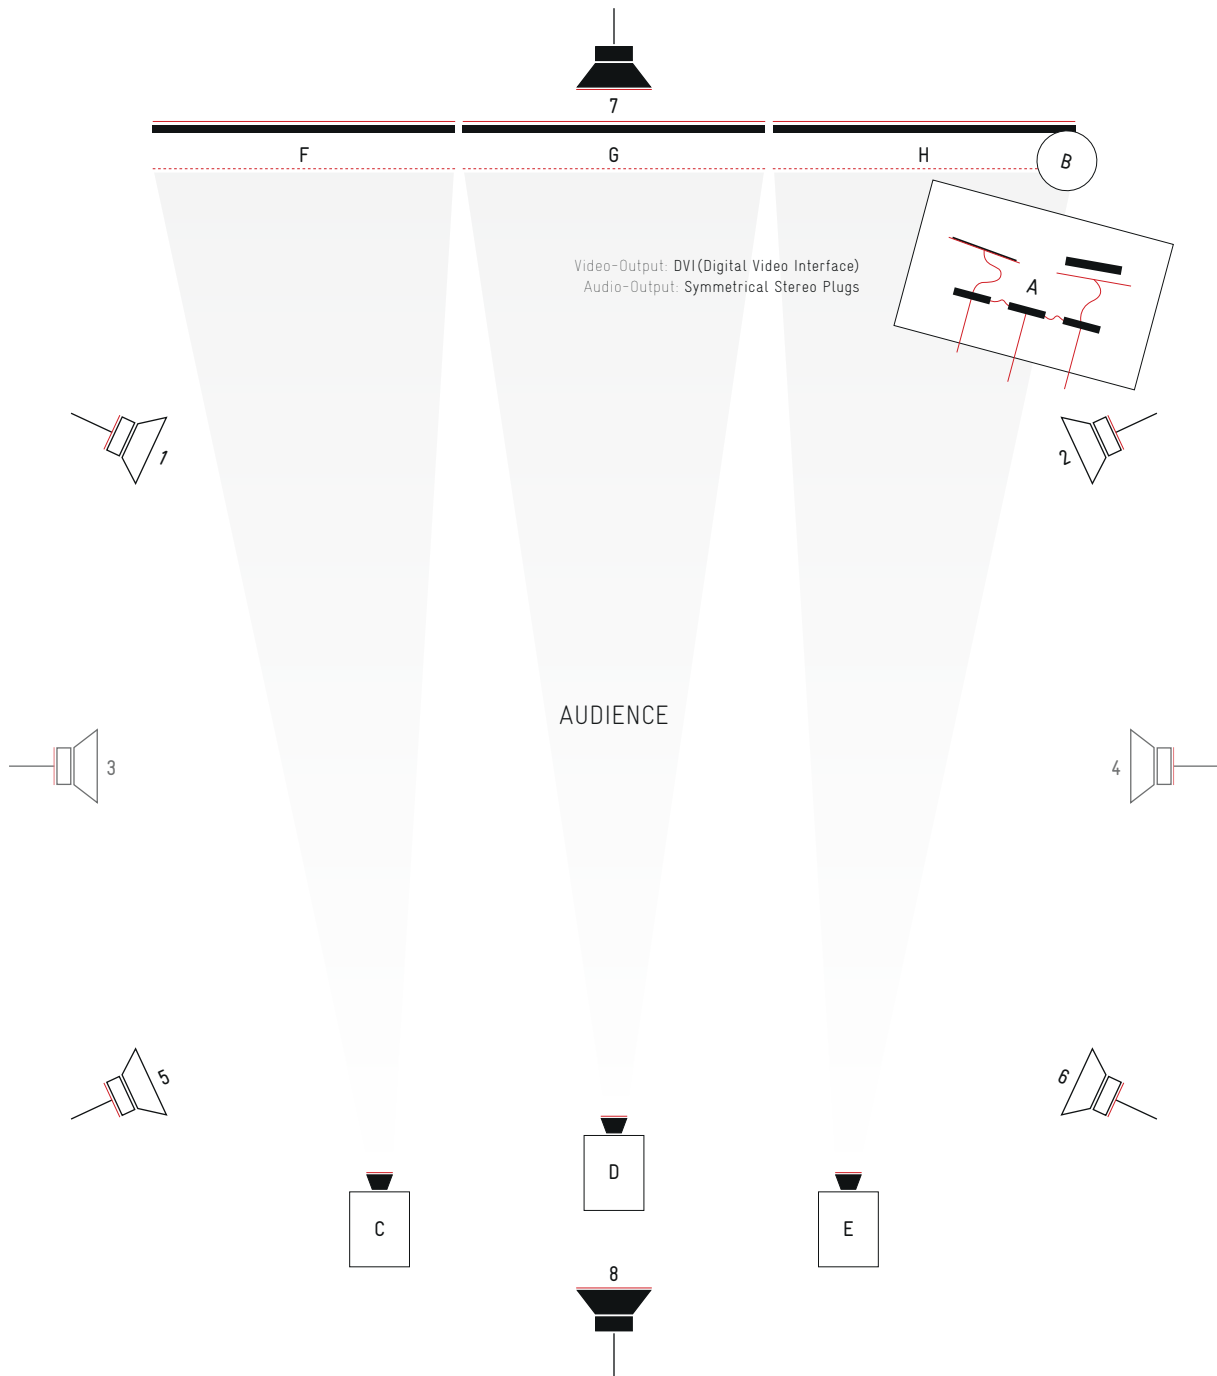

Set-up scheme

Gianni Stiletto - Strange Patterns of Movement

- A+B Slightly elevated table 170×100 cm (66.9×39.4 in) and stool
- C-E Video-projectors
- F-H Video-projection screens 19:9 (4:3)
Bottom edge 100–200 cm (39.4 –78.8 in) above the ground
- 1-6 Broadband speakers (PA-System)/3+4 optional
- 7+8 Active subwoofers